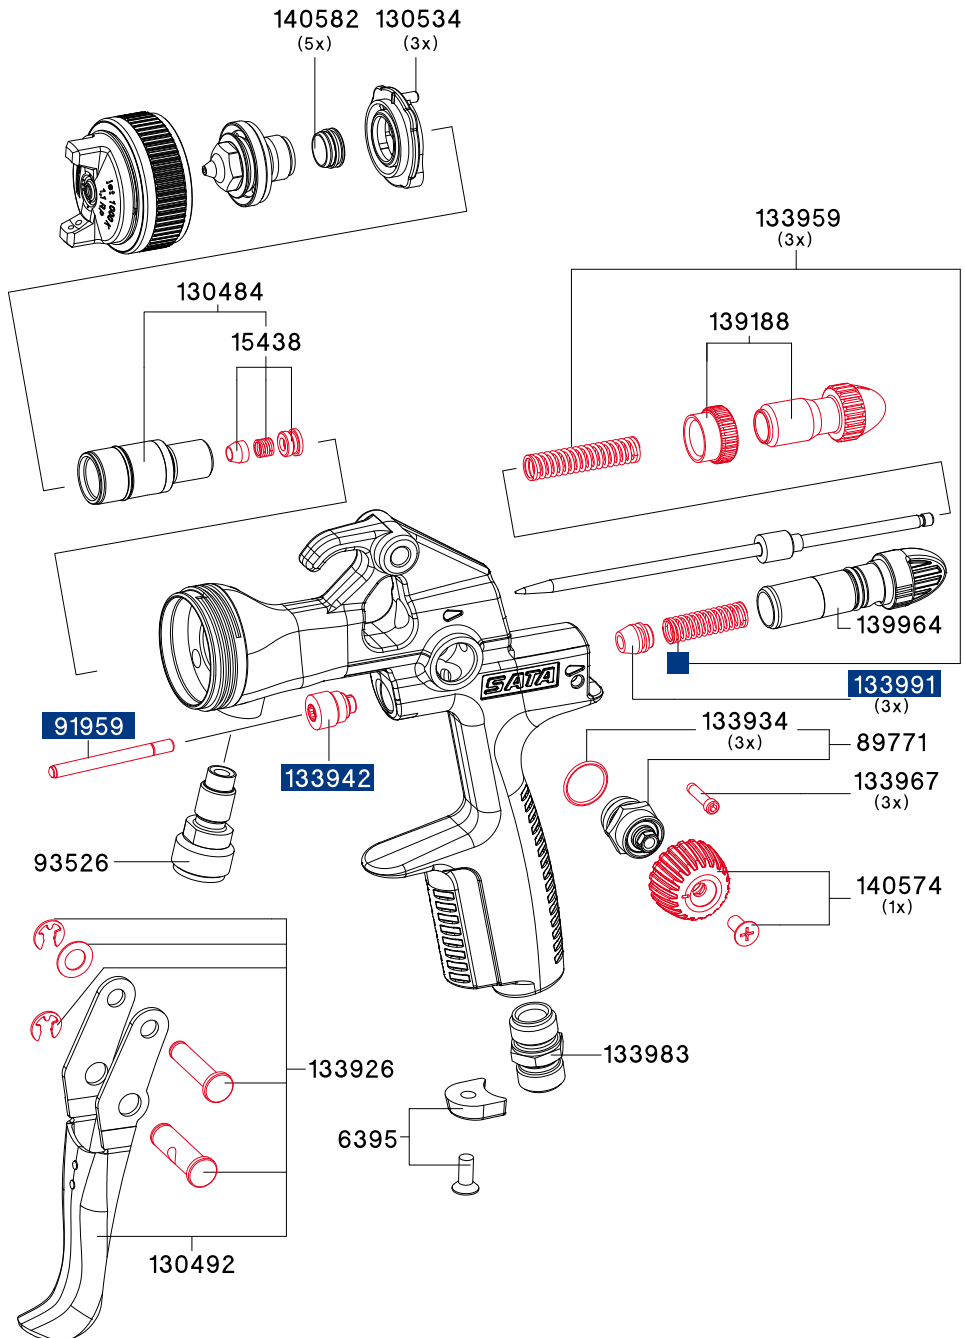

Spare Parts SATAJet® 1000 K

Art. No./Descr.
6395
Pack of 4 CCS clips available in colours green, blue, red and black
15438
Paint needle packing
89771
Spindle, cpl., for round / flat spray control
91959
Air piston rod
93526
Stainless steel material connection
130484
Insert, cpl.
130492
Trigger kit packed in PVC bag
130534
Pack of 3 distribution rings
133926
Trigger sleeve kit
133934
Pack of 3 packings
133942
Seal retainer
133959
Set of springs with each 3 pieces paint needles/air piston springs
133967
Pack of 3 adjustment screws
133983
Air connection piece G1/4a
133991
Pack of 3 air piston heads
139188
Material flow control with counter nut
139964
Air micrometer for
140574
Control knob and screw (each 1)
140582
Pack of 5 sealing elements

All prices are recommended list prices. Errors, technical modifications and printing errors reserved.

Art. No./Descr.
9050
Tool kit
· Extraction tool
· Paint strainer
· Cleaning brush
· Paint strainer
· Allen wrench 2 mm width
· Allen wrench 4 mm width
· Universal spanner

Art. No./Descr.
130542
Repair Kit
92759
Air piston service unit